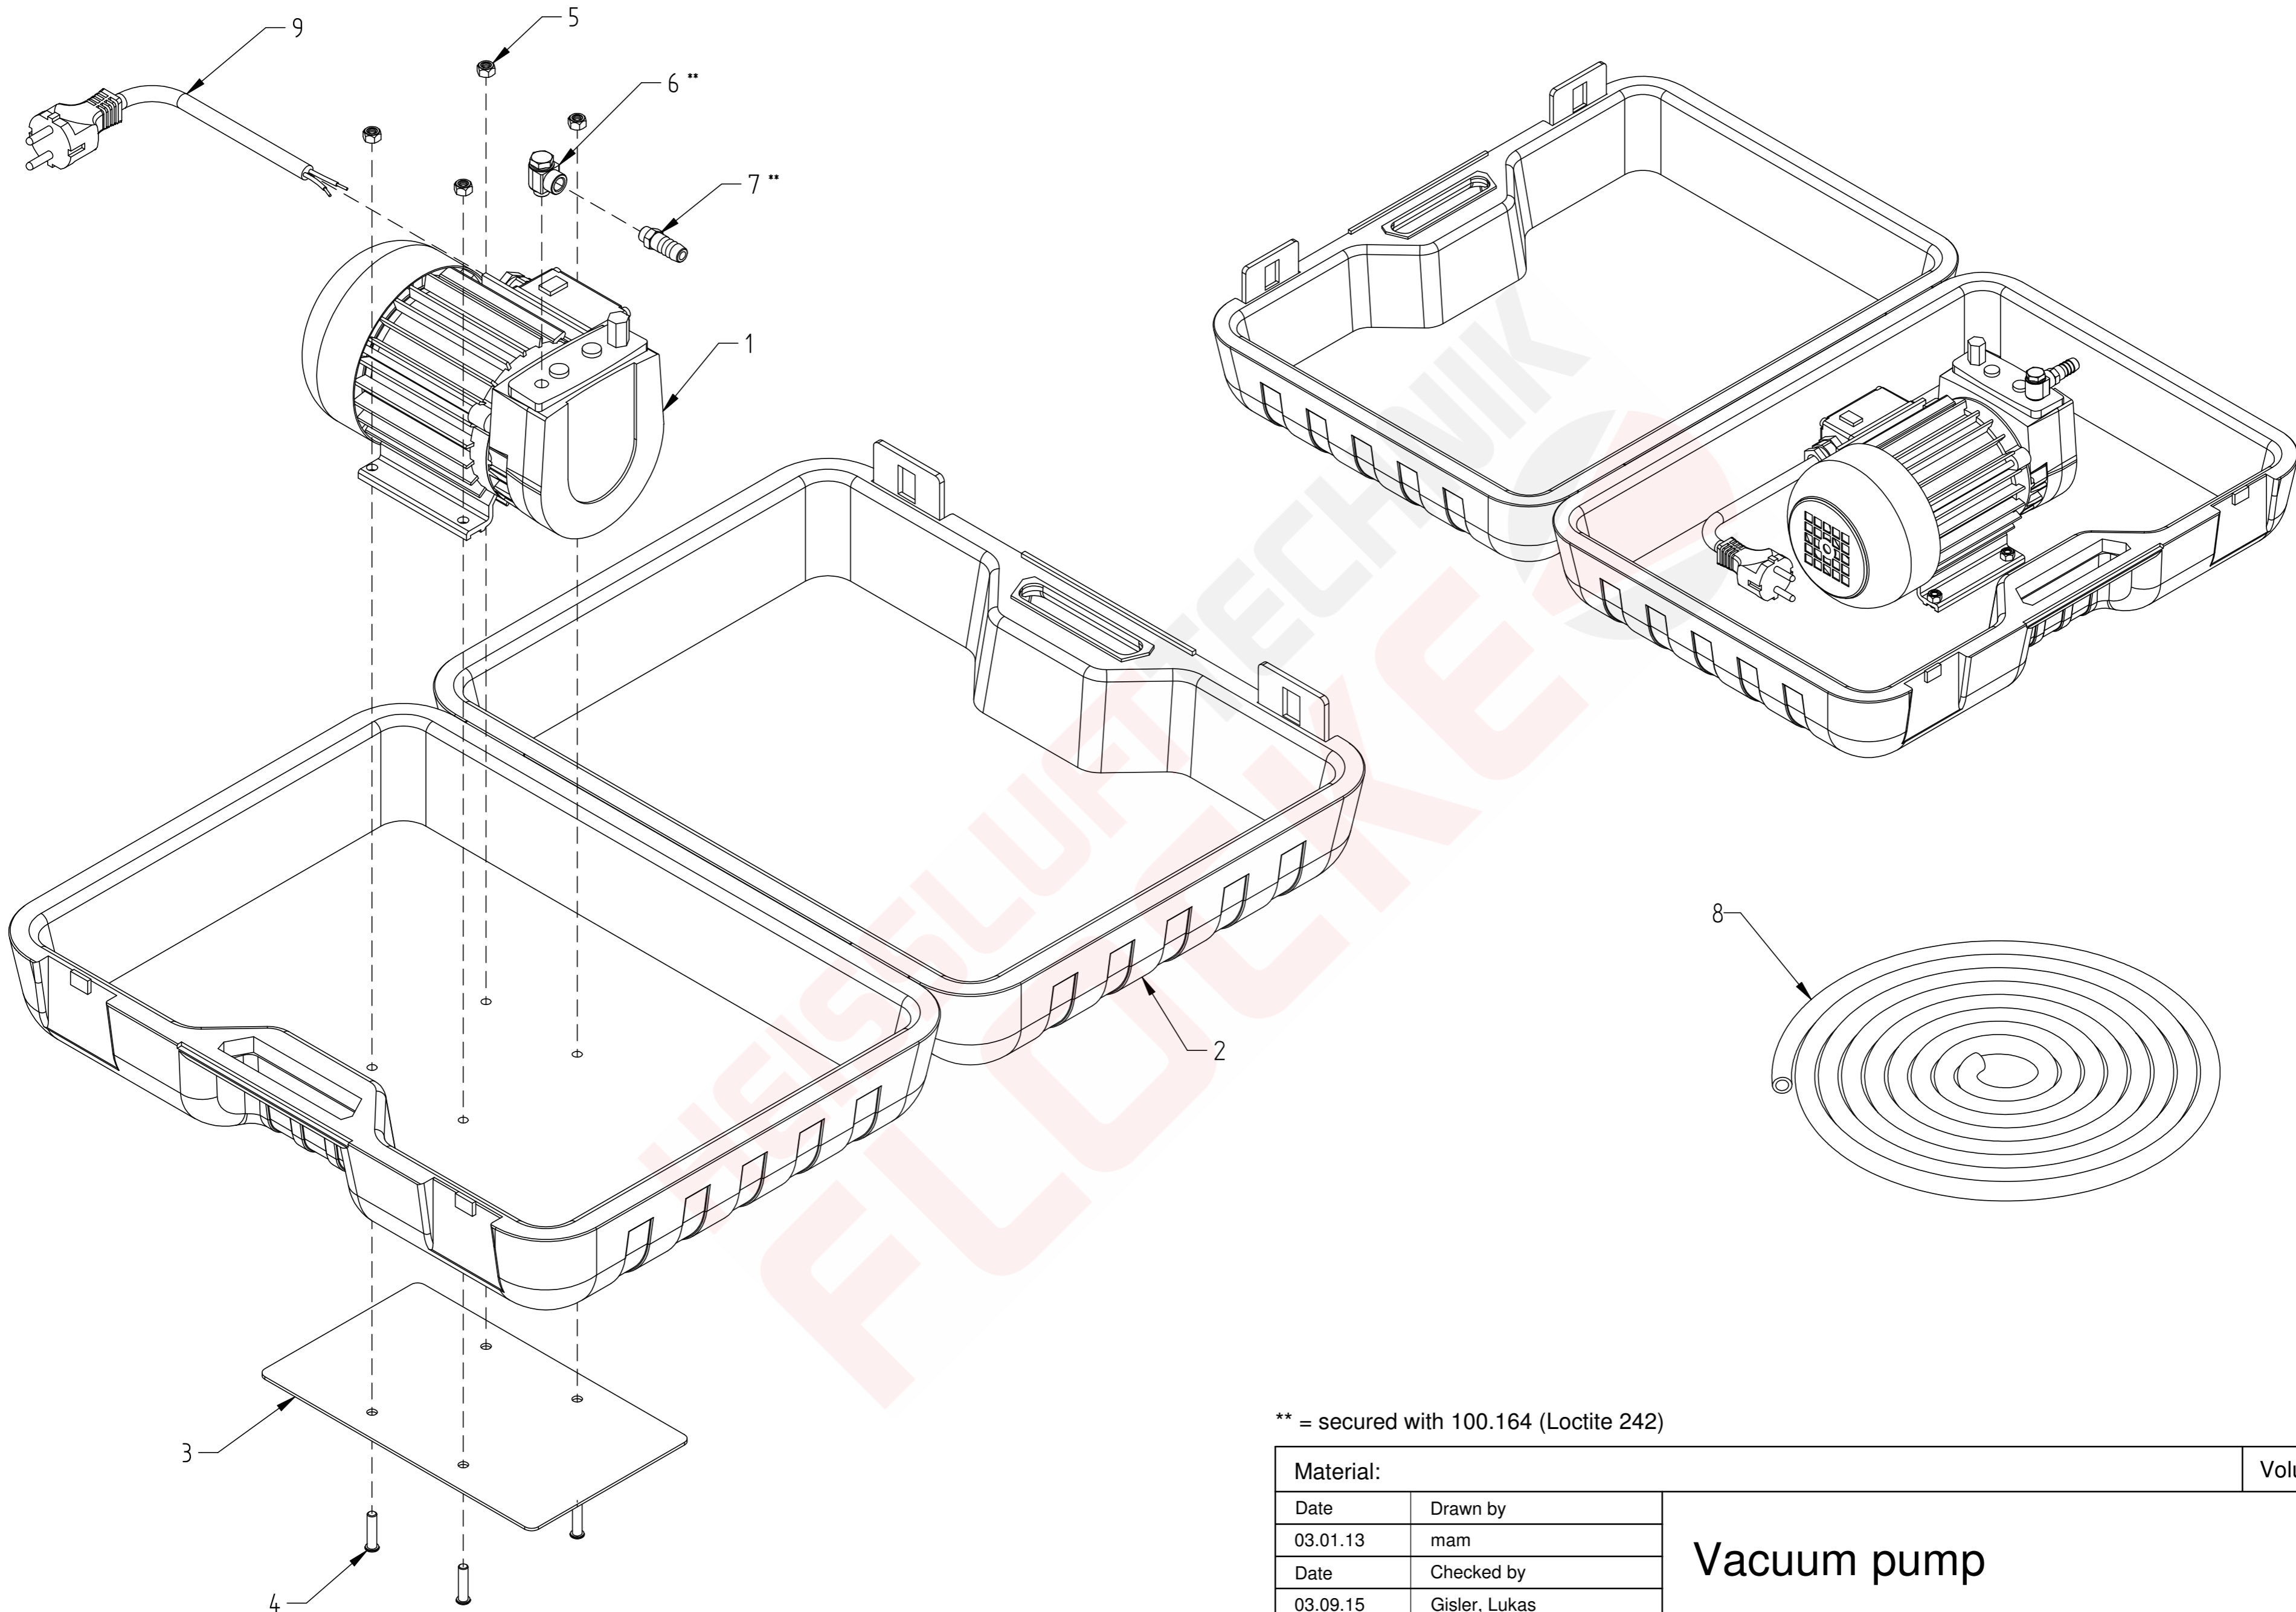

A

B

C

D

\*\* = secured with 100.164 (Loctite 242)

Material:				Volume:	
Date	Drawn by	<b>Vacuum pump</b>			Sheet
03.01.13	mam				1
Date	Checked by				of
03.09.15	Gisler, Lukas	1	Revision		
Leister Technologies AG Switzerland		Format	Scale		Drawing number
		A3	%		<b>020.400</b>
					<b>C</b>